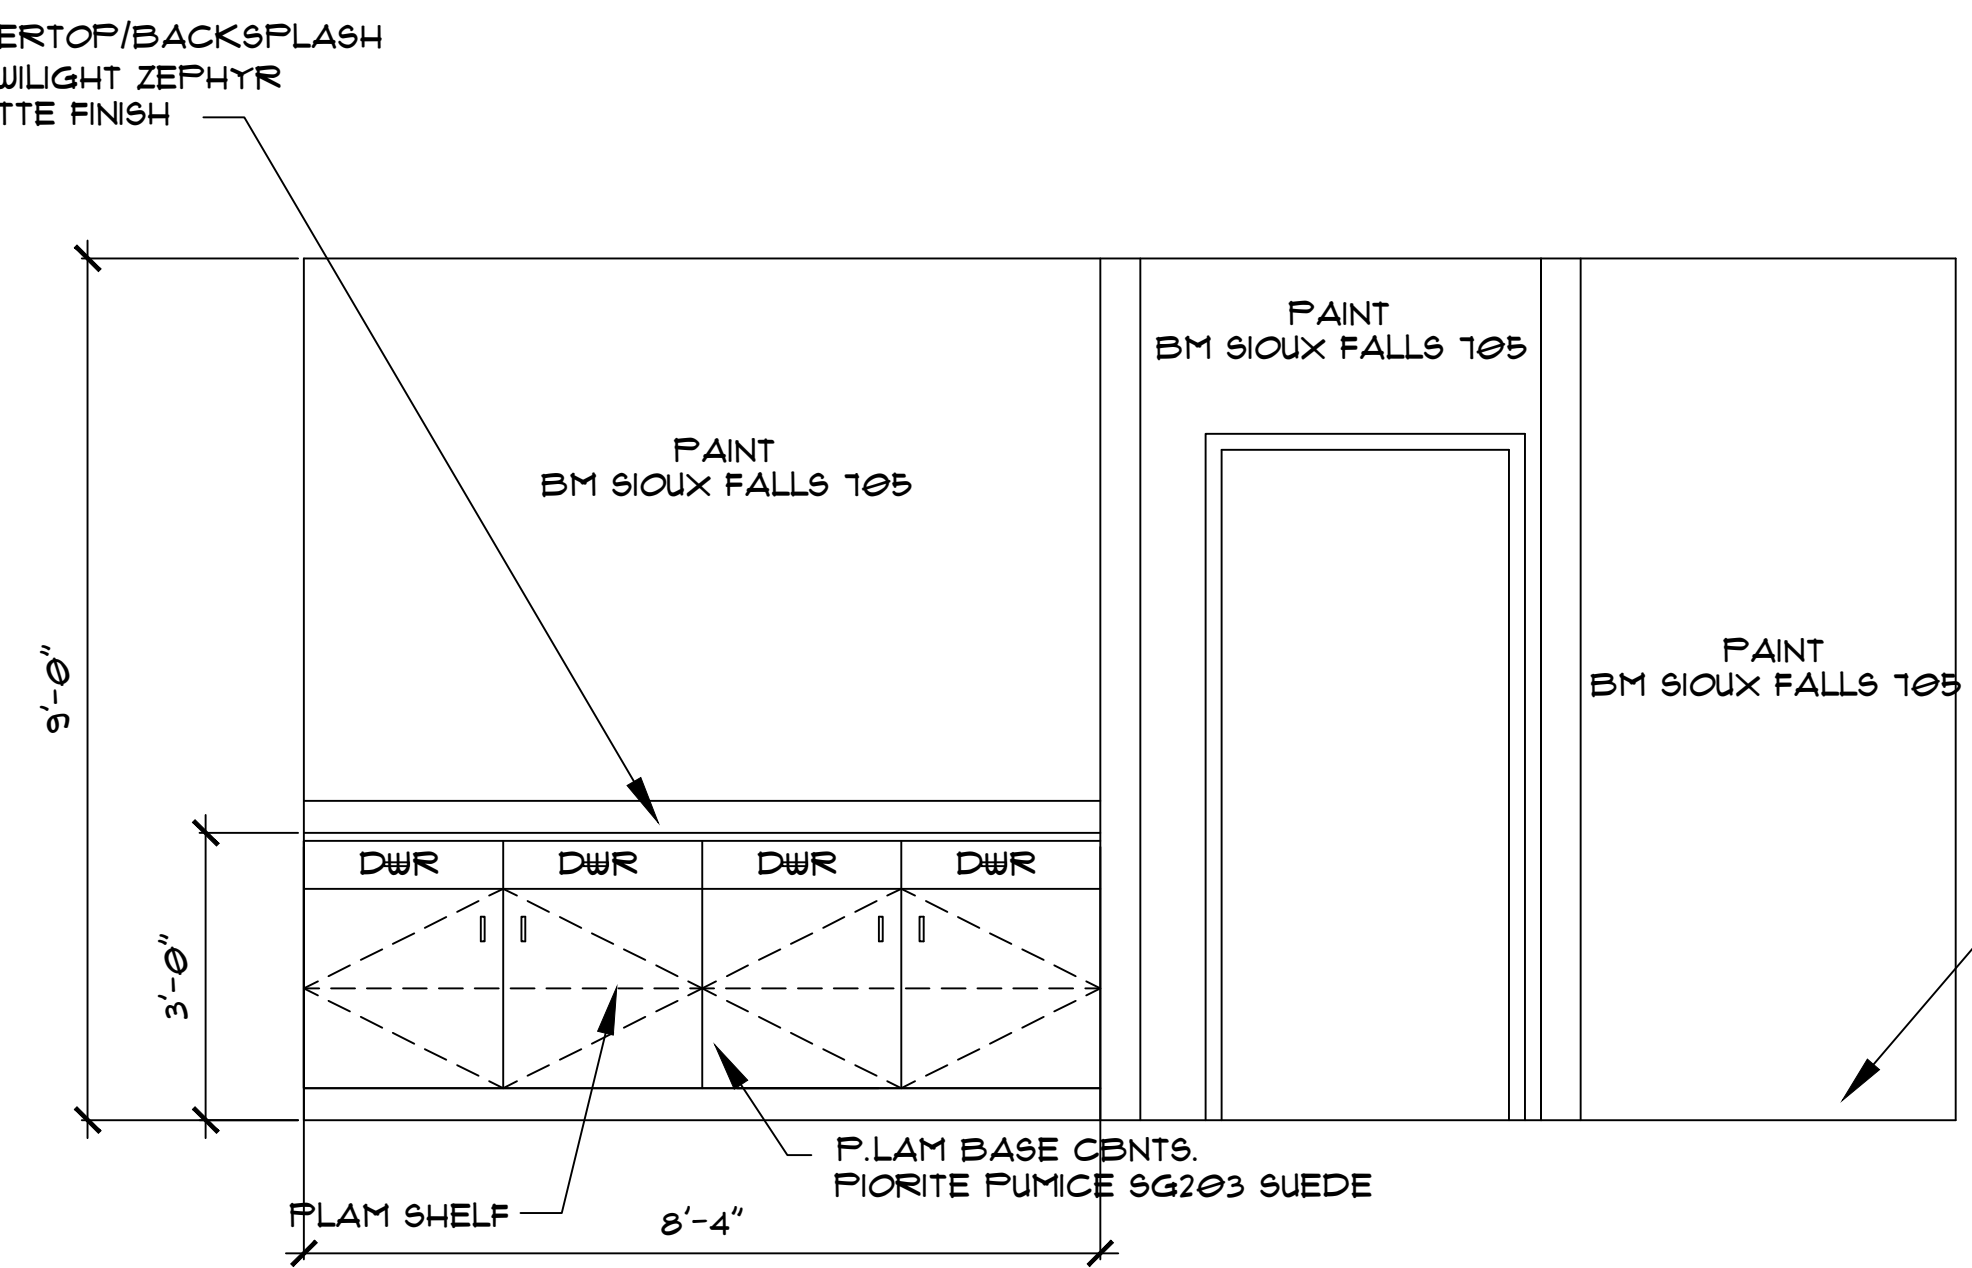

1 CASEWORK ELEVATION - ROOM 116
 A13 SCALE: 1/2"=1'-0"

2 CASEWORK ELEVATION - ROOM 115
 A13 SCALE: 1/2"=1'-0"

3 CASEWORK ELEVATIONS - ROOM 115
 A13 SCALE: 1/2"=1'-0"

4 WOMENS/MENS TOILET ROOM ELEVATION
 A13 SCALE: 1/2"=1'-0"
 PAINT: MB JAMES RIVER GRAY AC-23 DOG SIDE
 BM HANCOCK GRAY HC-91 CAT SIDE

5 TYPICAL SIDE ELEVATION
 A13 SCALE: 1/2"=1'-0"

6 TYPICAL REFRESHMENT STAND
 A13 SCALE: 1/2"=1'-0"

7 CASEWORK ELEVATION - ROOM 128
 A13 SCALE: 1/2"=1'-0"

8 RECEPTION DESK
 A13 SCALE: 1/2"=1'-0"