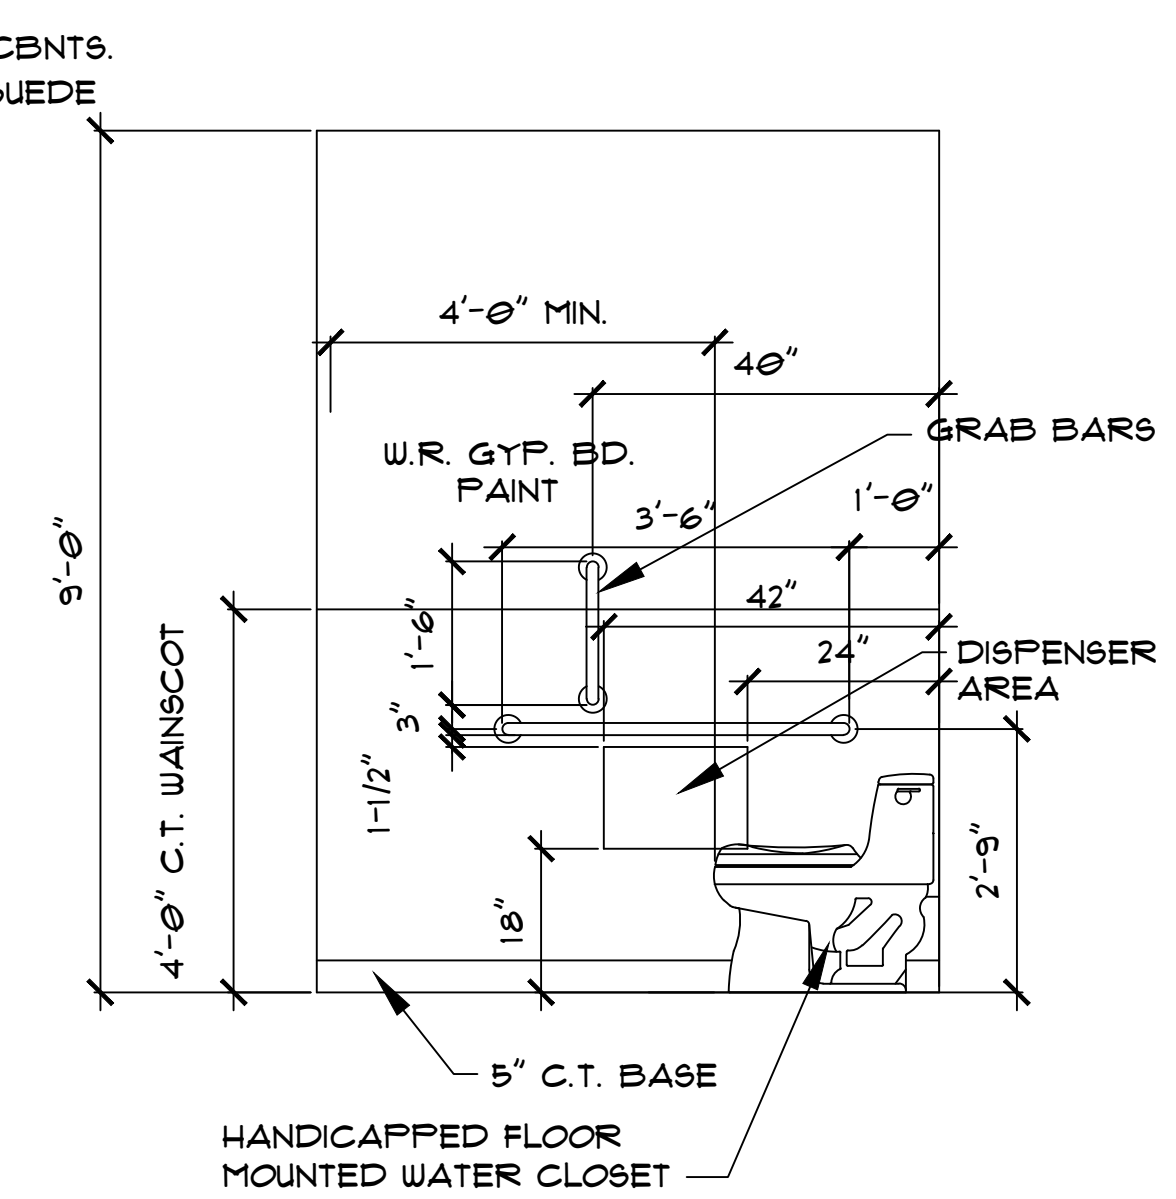

1 CASEWORK ELEVATION - ROOM 116
 A13 SCALE: 1/2"=1'-0"

2 CASEWORK ELEVATION - ROOM 115
 A13 SCALE: 1/2"=1'-0"

3 CASEWORK ELEVATIONS - ROOM 115
 A13 SCALE: 1/2"=1'-0"

4 WOMENS/MENS TOILET ROOM ELEVATION
 A13 SCALE: 1/2"=1'-0"
 PAINT: MB JAMES RIVER GRAY AC-23 DOG SIDE
 BM HANCOCK GRAY HC-91 CAT SIDE

5 TYPICAL SIDE ELEVATION
 A13 SCALE: 1/2"=1'-0"

6 TYPICAL REFRESHMENT STAND
 A13 SCALE: 1/2"=1'-0"

7 CASEWORK ELEVATION - ROOM 128
 A13 SCALE: 1/2"=1'-0"

8 RECEPTION DESK
 A13 SCALE: 1/2"=1'-0"