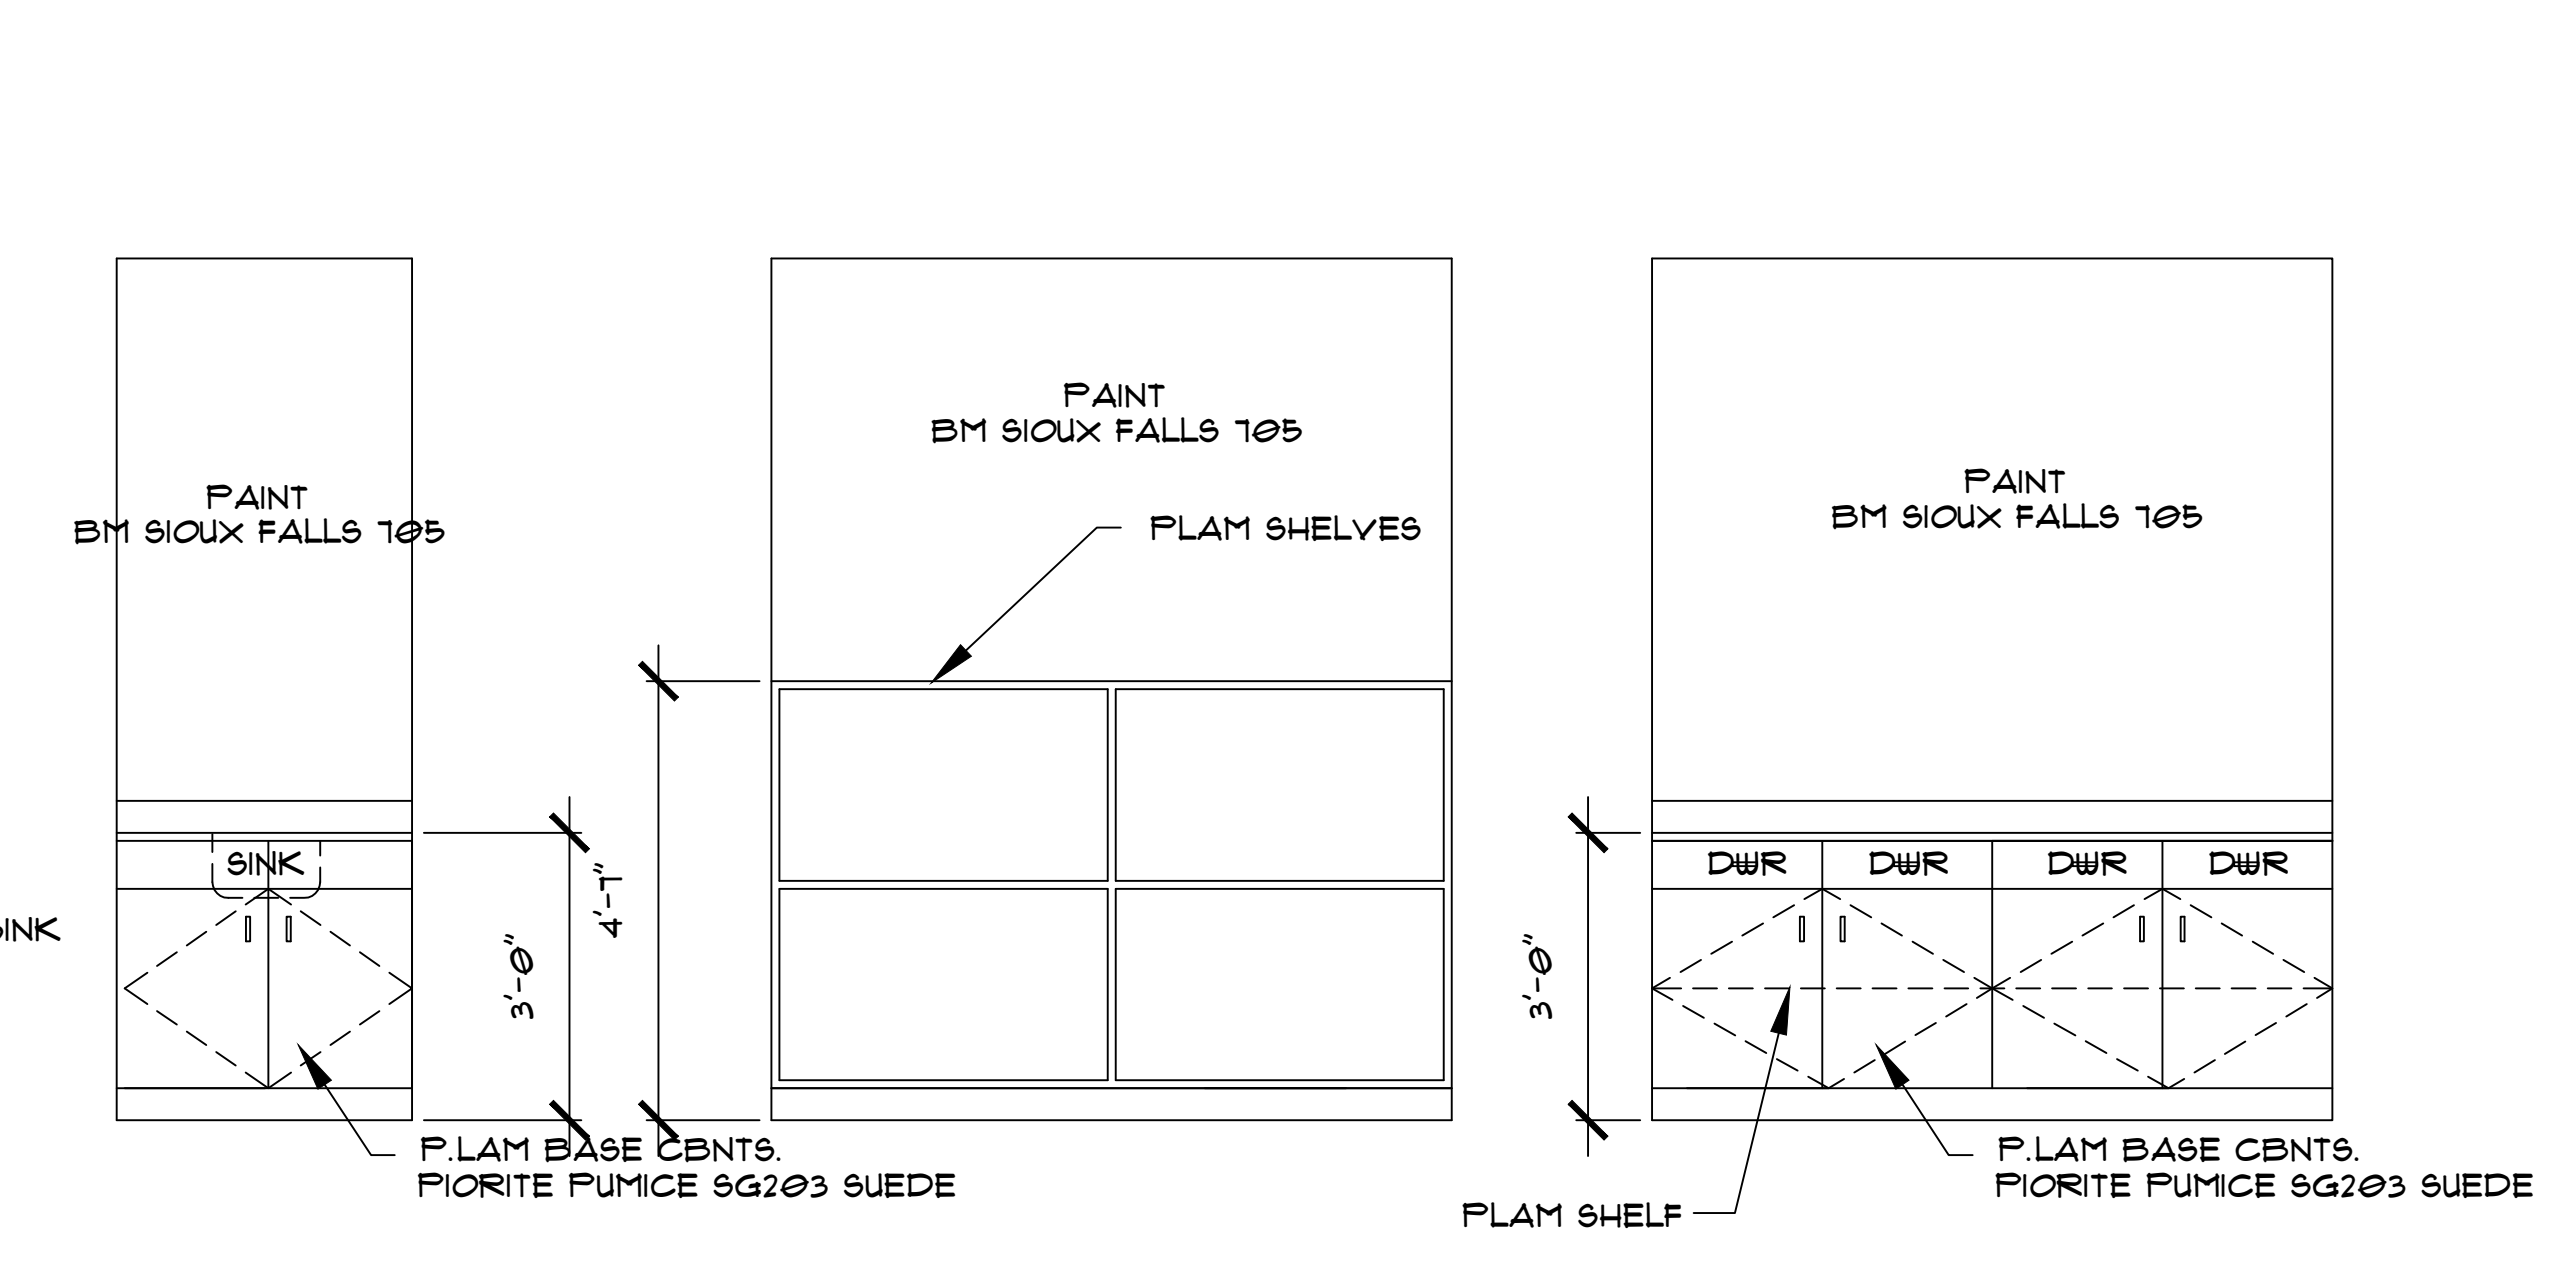

1 CASEWORK ELEVATION - ROOM 116
 A13 SCALE: 1/2"=1'-0"

2 CASEWORK ELEVATION - ROOM 115
 A13 SCALE: 1/2"=1'-0"

3 CASEWORK ELEVATIONS - ROOM 115
 A13 SCALE: 1/2"=1'-0"

4 WOMENS/MENS TOILET ROOM ELEVATION
 A13 SCALE: 1/2"=1'-0"
 PAINT: MB JAMES RIVER GRAY AC-23 DOG SIDE
 BM HANCOCK GRAY HC-91 CAT SIDE

5 TYPICAL SIDE ELEVATION
 A13 SCALE: 1/2"=1'-0"

6 TYPICAL REFRESHMENT STAND
 A13 SCALE: 1/2"=1'-0"

7 CASEWORK ELEVATION - ROOM 128
 A13 SCALE: 1/2"=1'-0"

8 RECEPTION DESK
 A13 SCALE: 1/2"=1'-0"