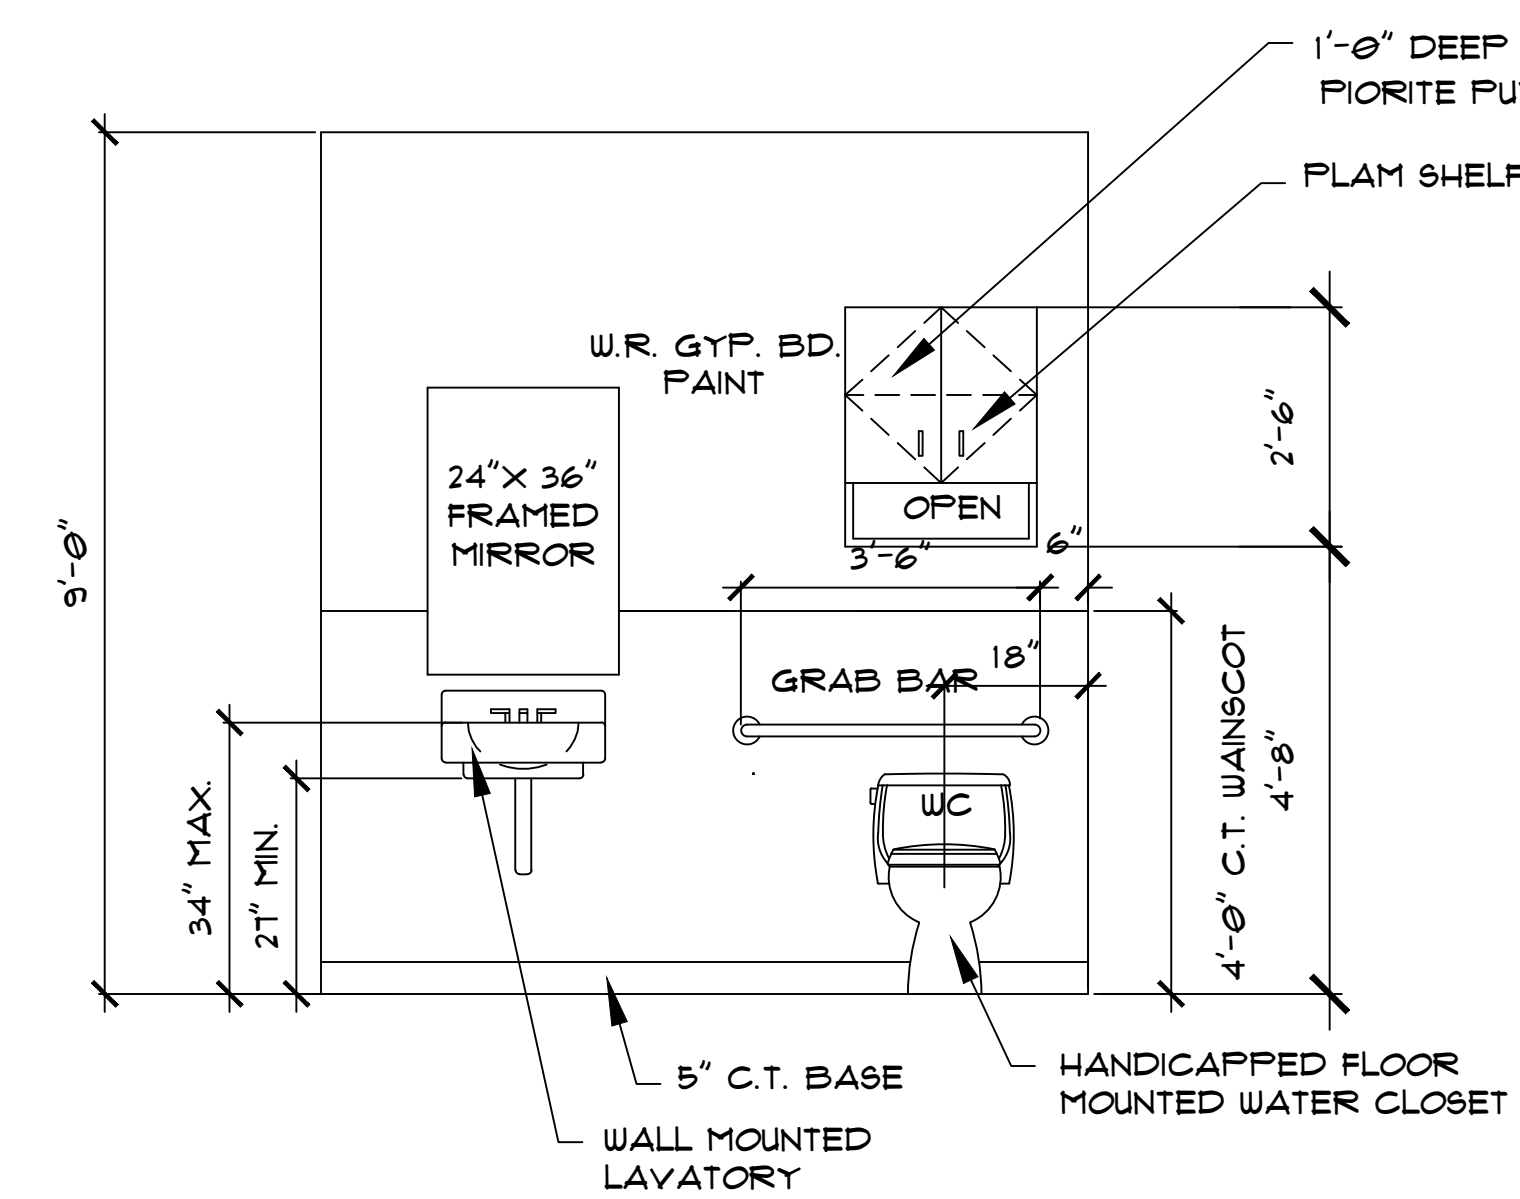

1 CASEWORK ELEVATION - ROOM 116
 A13 SCALE: 1/2"=1'-0"

2 CASEWORK ELEVATION - ROOM 115
 A13 SCALE: 1/2"=1'-0"

3 CASEWORK ELEVATIONS - ROOM 115
 A13 SCALE: 1/2"=1'-0"

4 WOMENS/MENS TOILET ROOM ELEVATION
 A13 SCALE: 1/2"=1'-0"
 PAINT: MB JAMES RIVER GRAY AC-23 DOG SIDE
 BM HANCOCK GRAY HC-91 CAT SIDE

5 TYPICAL SIDE ELEVATION
 A13 SCALE: 1/2"=1'-0"

6 TYPICAL REFRESHMENT STAND
 A13 SCALE: 1/2"=1'-0"

7 CASEWORK ELEVATION - ROOM 128
 A13 SCALE: 1/2"=1'-0"

8 RECEPTION DESK
 A13 SCALE: 1/2"=1'-0"