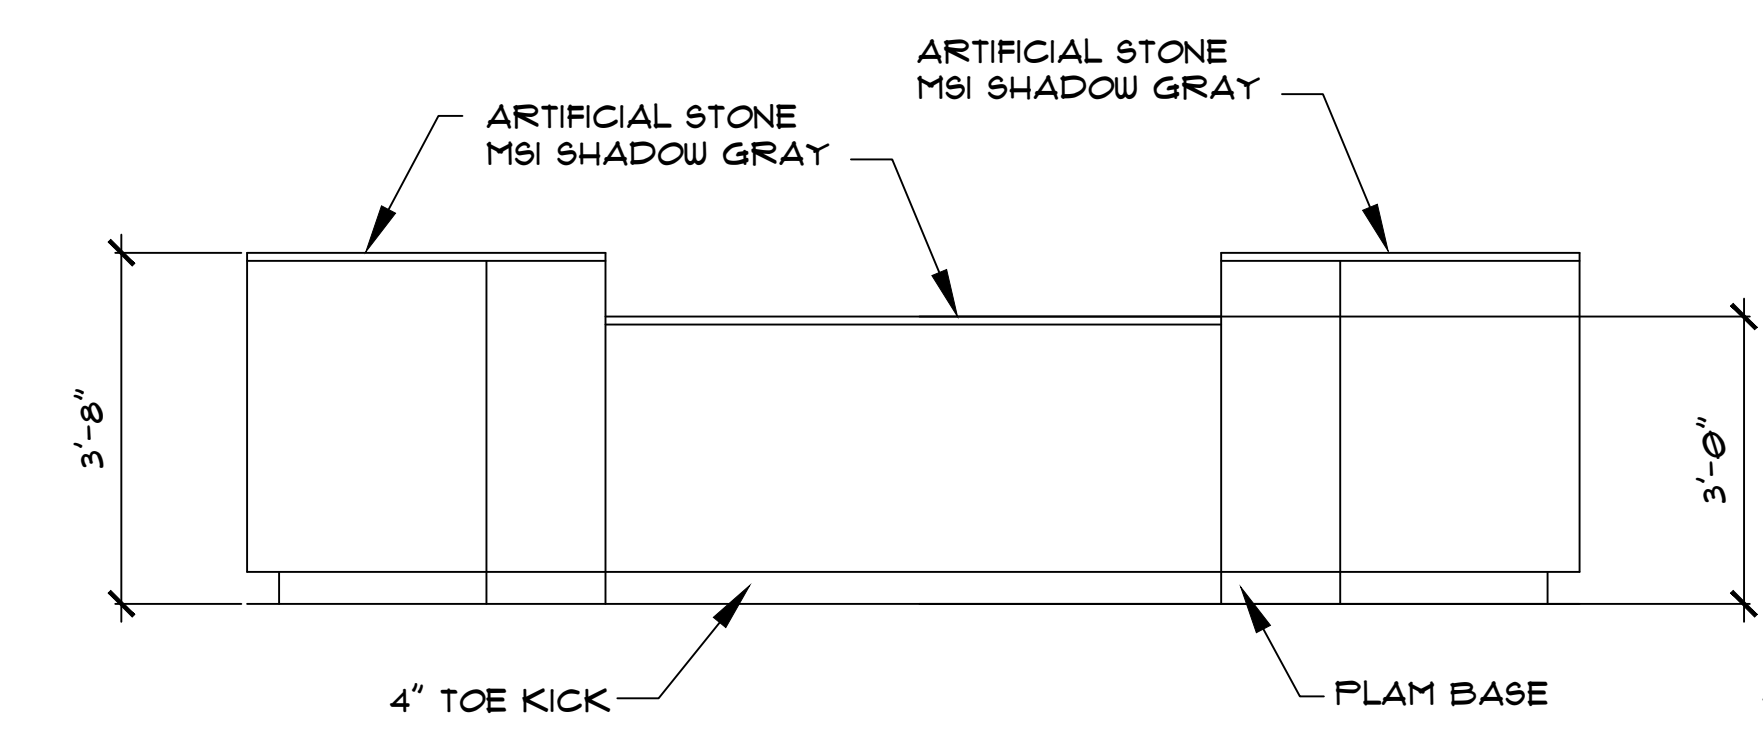

1 CASEWORK ELEVATION - ROOM 116
 A13 SCALE: 1/2"=1'-0"

2 CASEWORK ELEVATION - ROOM 115
 A13 SCALE: 1/2"=1'-0"

3 CASEWORK ELEVATIONS - ROOM 115
 A13 SCALE: 1/2"=1'-0"

4 WOMENS/MENS TOILET ROOM ELEVATION
 A13 SCALE: 1/2"=1'-0"
 PAINT: MB JAMES RIVER GRAY AC-23 DOG SIDE
 BM HANCOCK GRAY HC-91 CAT SIDE

5 TYPICAL SIDE ELEVATION
 A13 SCALE: 1/2"=1'-0"

6 TYPICAL REFRESHMENT STAND
 A13 SCALE: 1/2"=1'-0"

7 CASEWORK ELEVATION - ROOM 128
 A13 SCALE: 1/2"=1'-0"

8 RECEPTION DESK
 A13 SCALE: 1/2"=1'-0"