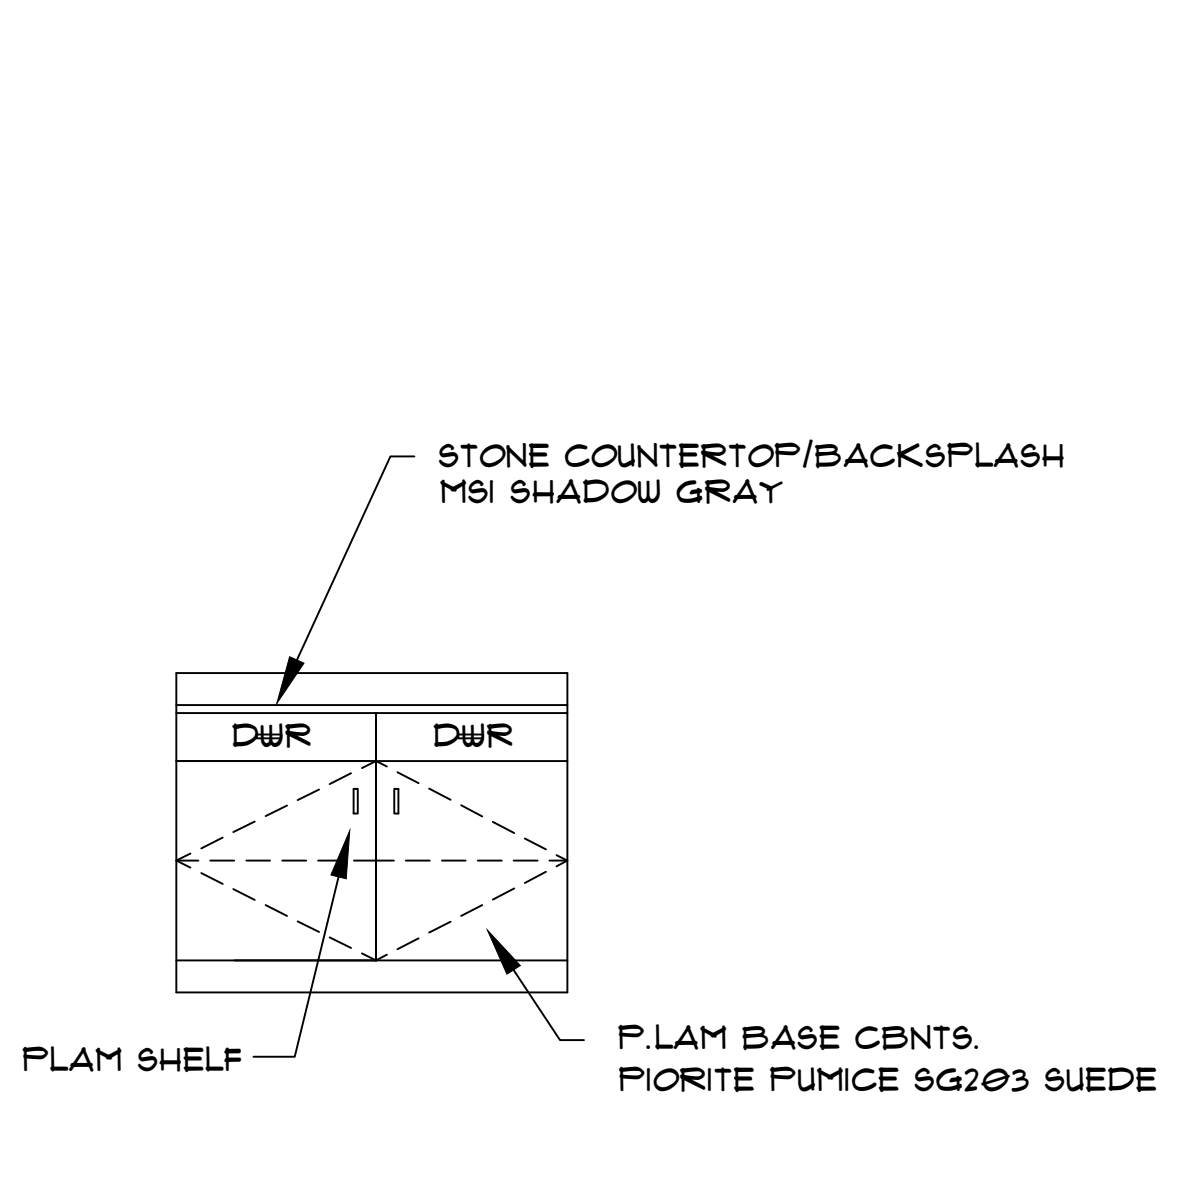

1 CASEWORK ELEVATION - ROOM 116
 A13 SCALE: 1/2"=1'-0"

2 CASEWORK ELEVATION - ROOM 115
 A13 SCALE: 1/2"=1'-0"

3 CASEWORK ELEVATIONS - ROOM 115
 A13 SCALE: 1/2"=1'-0"

4 WOMENS/MENS TOILET ROOM ELEVATION
 A13 SCALE: 1/2"=1'-0"
 PAINT: MB JAMES RIVER GRAY AC-23 DOG SIDE
 BM HANCOCK GRAY HC-91 CAT SIDE

5 TYPICAL SIDE ELEVATION
 A13 SCALE: 1/2"=1'-0"

6 TYPICAL REFRESHMENT STAND
 A13 SCALE: 1/2"=1'-0"

7 CASEWORK ELEVATION - ROOM 128
 A13 SCALE: 1/2"=1'-0"

8 RECEPTION DESK
 A13 SCALE: 1/2"=1'-0"