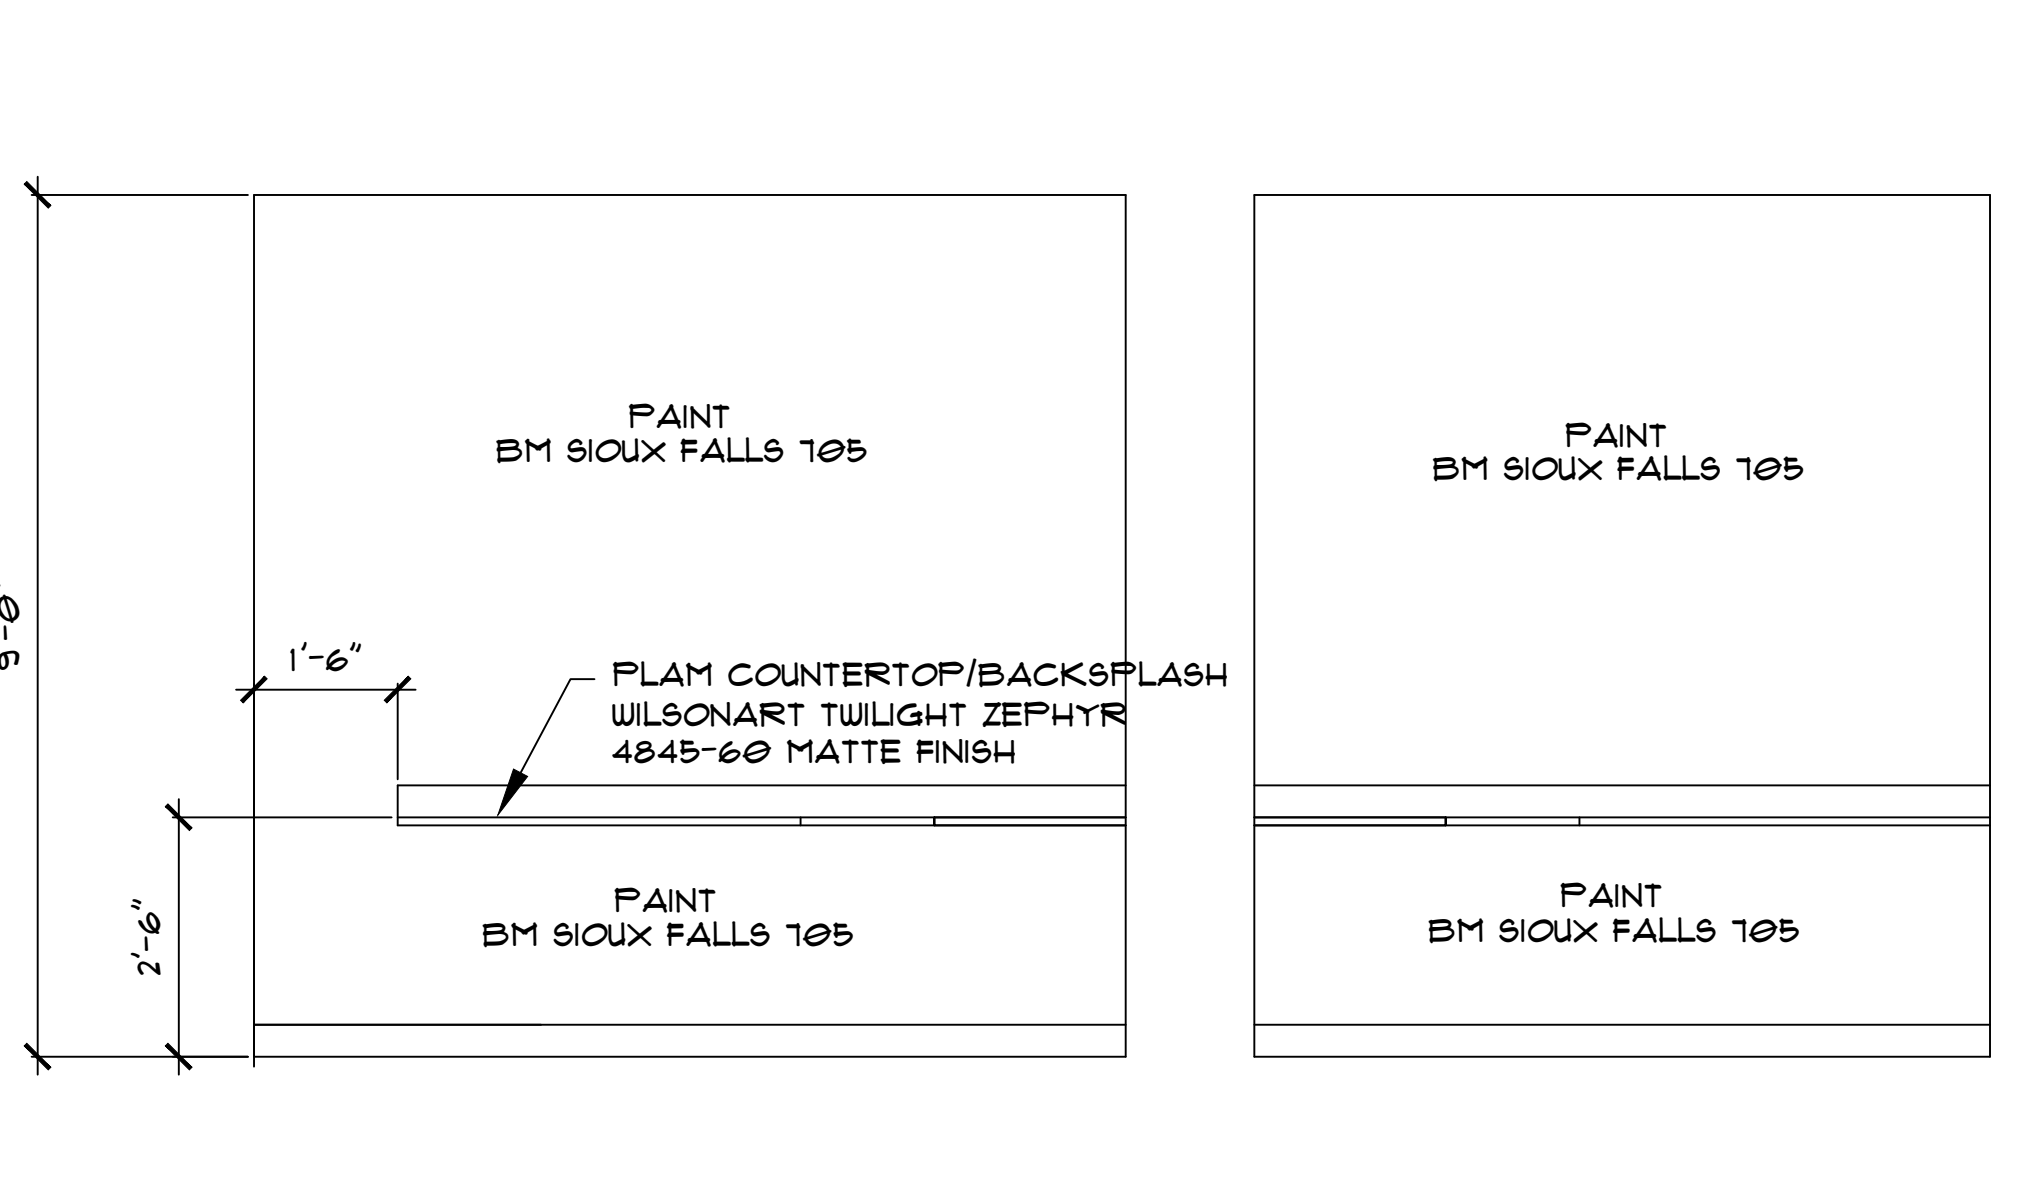

1 CASEWORK ELEVATION - ROOM 116
 A13 SCALE: 1/2"=1'-0"

2 CASEWORK ELEVATION - ROOM 115
 A13 SCALE: 1/2"=1'-0"

3 CASEWORK ELEVATIONS - ROOM 115
 A13 SCALE: 1/2"=1'-0"

4 WOMENS/MENS TOILET ROOM ELEVATION
 A13 SCALE: 1/2"=1'-0"
 PAINT: MB JAMES RIVER GRAY AC-23 DOG SIDE
 BM HANCOCK GRAY HC-91 CAT SIDE

5 TYPICAL SIDE ELEVATION
 A13 SCALE: 1/2"=1'-0"

6 TYPICAL REFRESHMENT STAND
 A13 SCALE: 1/2"=1'-0"

7 CASEWORK ELEVATION - ROOM 128
 A13 SCALE: 1/2"=1'-0"

8 RECEPTION DESK
 A13 SCALE: 1/2"=1'-0"